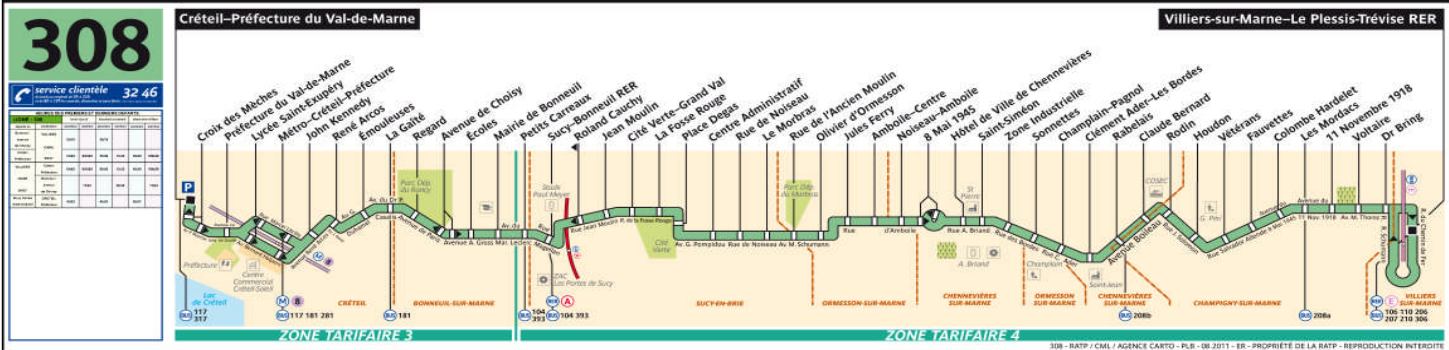

Horaires applicables du 01 septembre 2014 au 30 juin 2015

Direction Villiers-sur-Marne

Lundi à vendredi

Table of bus departure times for Monday to Friday, including a 'UNIQUEMENT LE VENDREDI' section.

Samedi

Table of bus departure times for Saturday, including a 'UNIQUEMENT LE VENDREDI' section.

Dimanche et fêtes

Table of bus departure times for Sunday and public holidays.

Lundi à vendredi

Offre allégée

Table of bus departure times for Monday to Friday under the 'Offre allégée' scheme.

Samedi

Offre allégée

Table of bus departure times for Saturday under the 'Offre allégée' scheme.

Nous nous efforçons de respecter au mieux les horaires affichés, en fonction des difficultés de la circulation

Footer containing contact information for RATP: ratp.fr, 32 46, wap.ratp.fr, and Service clientèle TSA 81250.